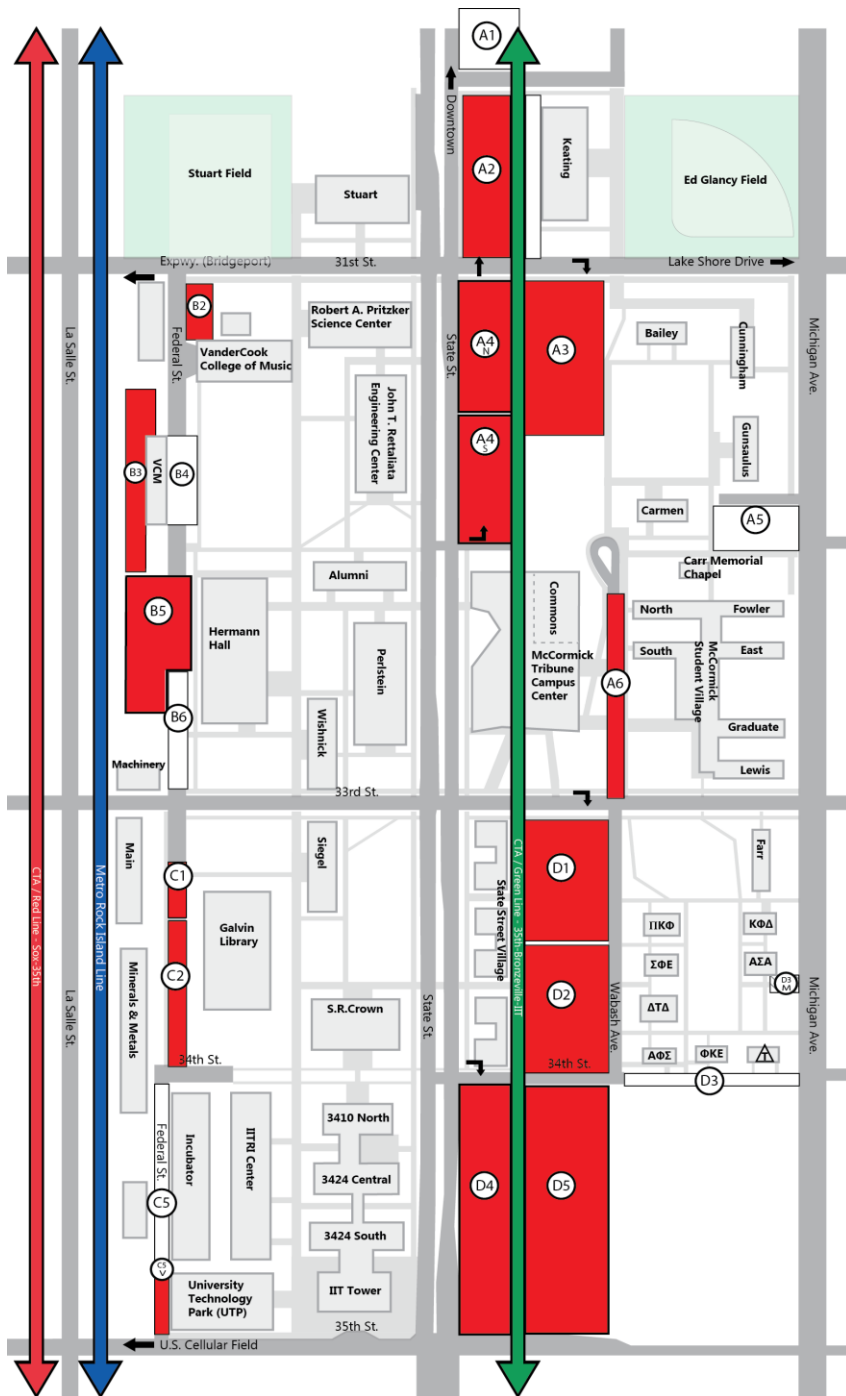

### Lots Closest to Event

Lots D1 & D2  
(33<sup>rd</sup> & Wabash St)

&

Lot D4  
(34<sup>th</sup> & State St)

**Complimentary parking in general spaces  
campus wide starting at 4:00 p.m. with PDF  
permit display**