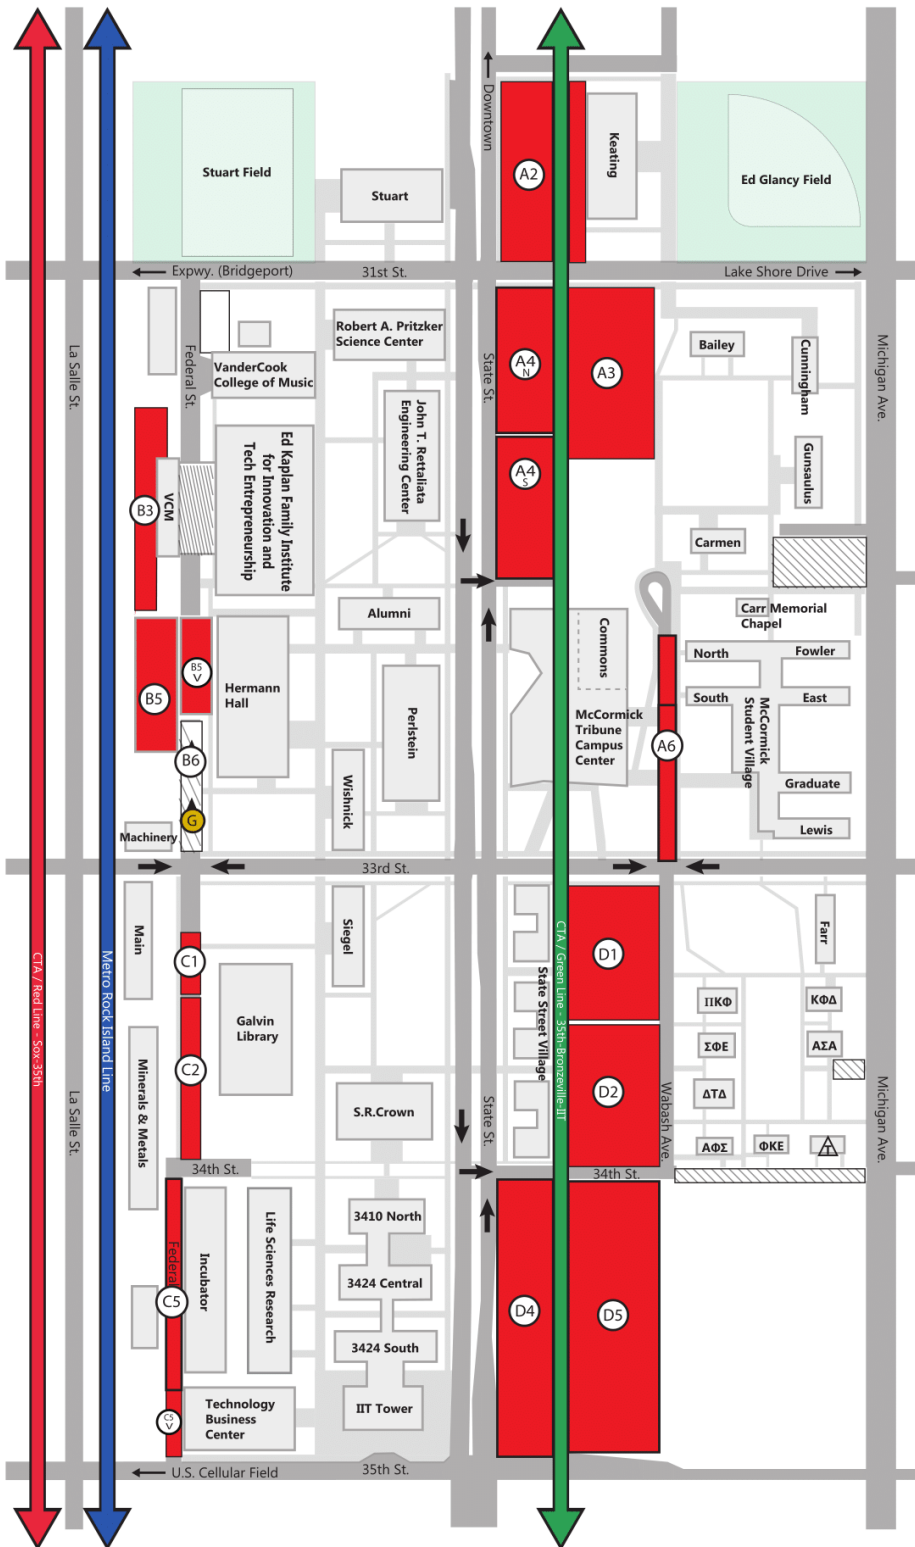

Mies Birthday Party 2020

Event Date

March 26, 2020

Lots Closest to Event

Lots D1 and D2
(33rd & Wabash)

Lots D4 and D5
(34th & State St)

**Complimentary
parking in general
spaces campus wide
starting at 4:00 p.m.
with PDF permit
display**